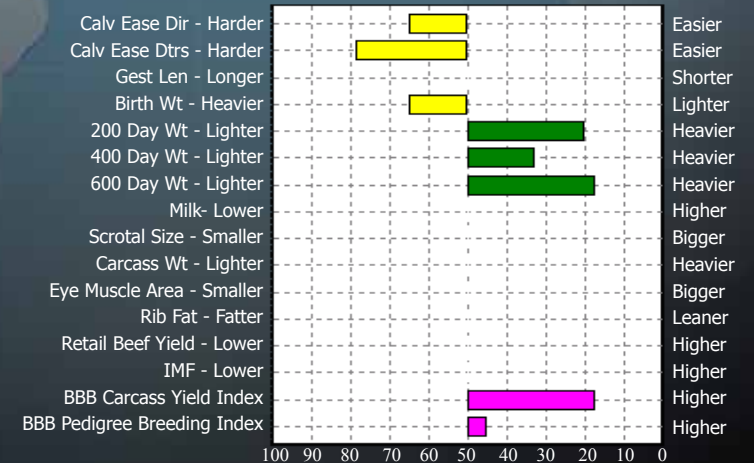

# CROMWELL FENDT

Sire: WACKO VAN HET BEEKHOF	Neuf 4950 RY Neuf Moulin	Belmondo De Bois Borsu
	Red Heat	Lumiere RY Neuf Moulin
Dam: CROMWELL DARLING	Dafydd D'Ochain	Opium De Chocquenee
	Lukeroyal Wee Beauty	Z6774 95340228148
		Gigolo D'Ochain
		Adoree D'Ochain
		Serum D'Anloy
		Lukeroyal Tiara

- A Bull with Global appeal
- Modern British type with excellent muscle
- Suitable for Pedigree & Commercial farmers
- Excellent EBVs in the top quartile of the breed
- Jet Black - ideal for producing progeny that will sell easily
- High quality semen ideal for Embryo Transfer work.

### Vital Stats:

Born : 18.4.2010

Height - 139cm @ 21 months (+10)

Weight - 921kg

Testicle measurement - 34cm

**PHILIP HALHEAD** Mobile: +44 (0) 7949 733 747  
 Norbreck Farm, Cockerham, Lancaster, Lancs LA2 0DY  
 Office: +44 (0) 1524 751 252 info@norbreckgenetics.com  
[www.norbreckgenetics.com](http://www.norbreckgenetics.com)