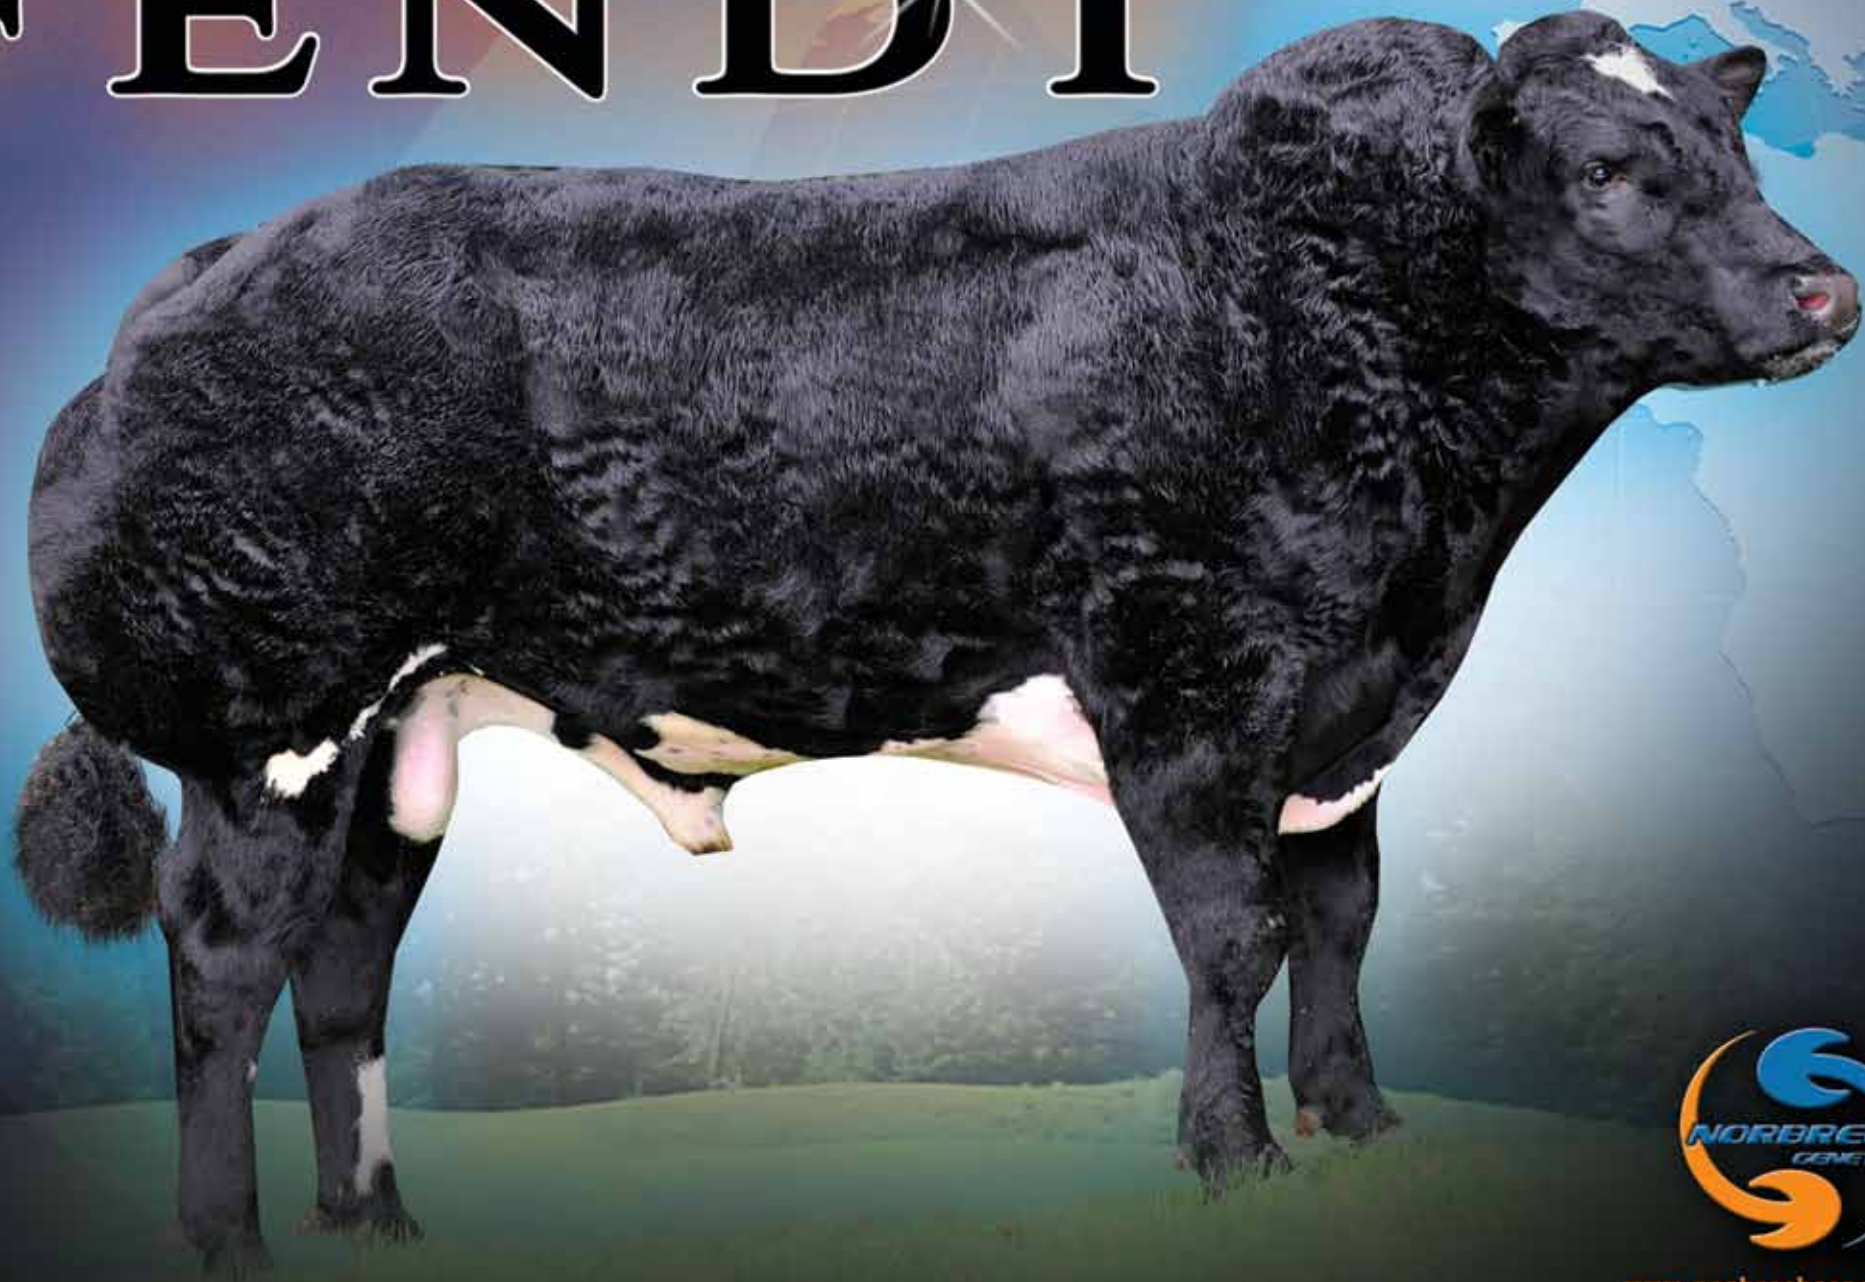

# CROMWELL FENDT

# CROMWELL FENDT

Sire: WACKO VAN HET BEEKHOF	Neuf 4950 RY Neuf Moulin	Belmondo De Bois Borsu
	Red Heat	Lumiere RY Neuf Moulin
Dam: CROMWELL DARLING	Dafydd D'Ochain	Opium De Chocquenee
	Lukeroyal Wee Beauty	Z6774 95340228148
		Gigolo D'Ochain
		Adoree D'Ochain
		Serum D'Anloy
		Lukeroyal Tiara

- A Bull with Global appeal
- Modern British type with excellent muscle
- Suitable for Pedigree & Commercial farmers
- Excellent EBVs in the top quartile of the breed
- Jet Black - ideal for producing progeny that will sell easily
- High quality semen ideal for Embryo Transfer work.